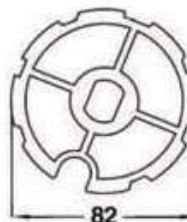

RULLO
ROLLER - ROULEAU

PULEGGIA
PULLEY - POULIE

CORONA
CROWN - COURONNE

CODICE
CODE-CODE

70 mm

66

70

TECH/VS007

Ø 78 mm

76

80

TECH/VS008

Ø 85

82

85

TECH/VS008B